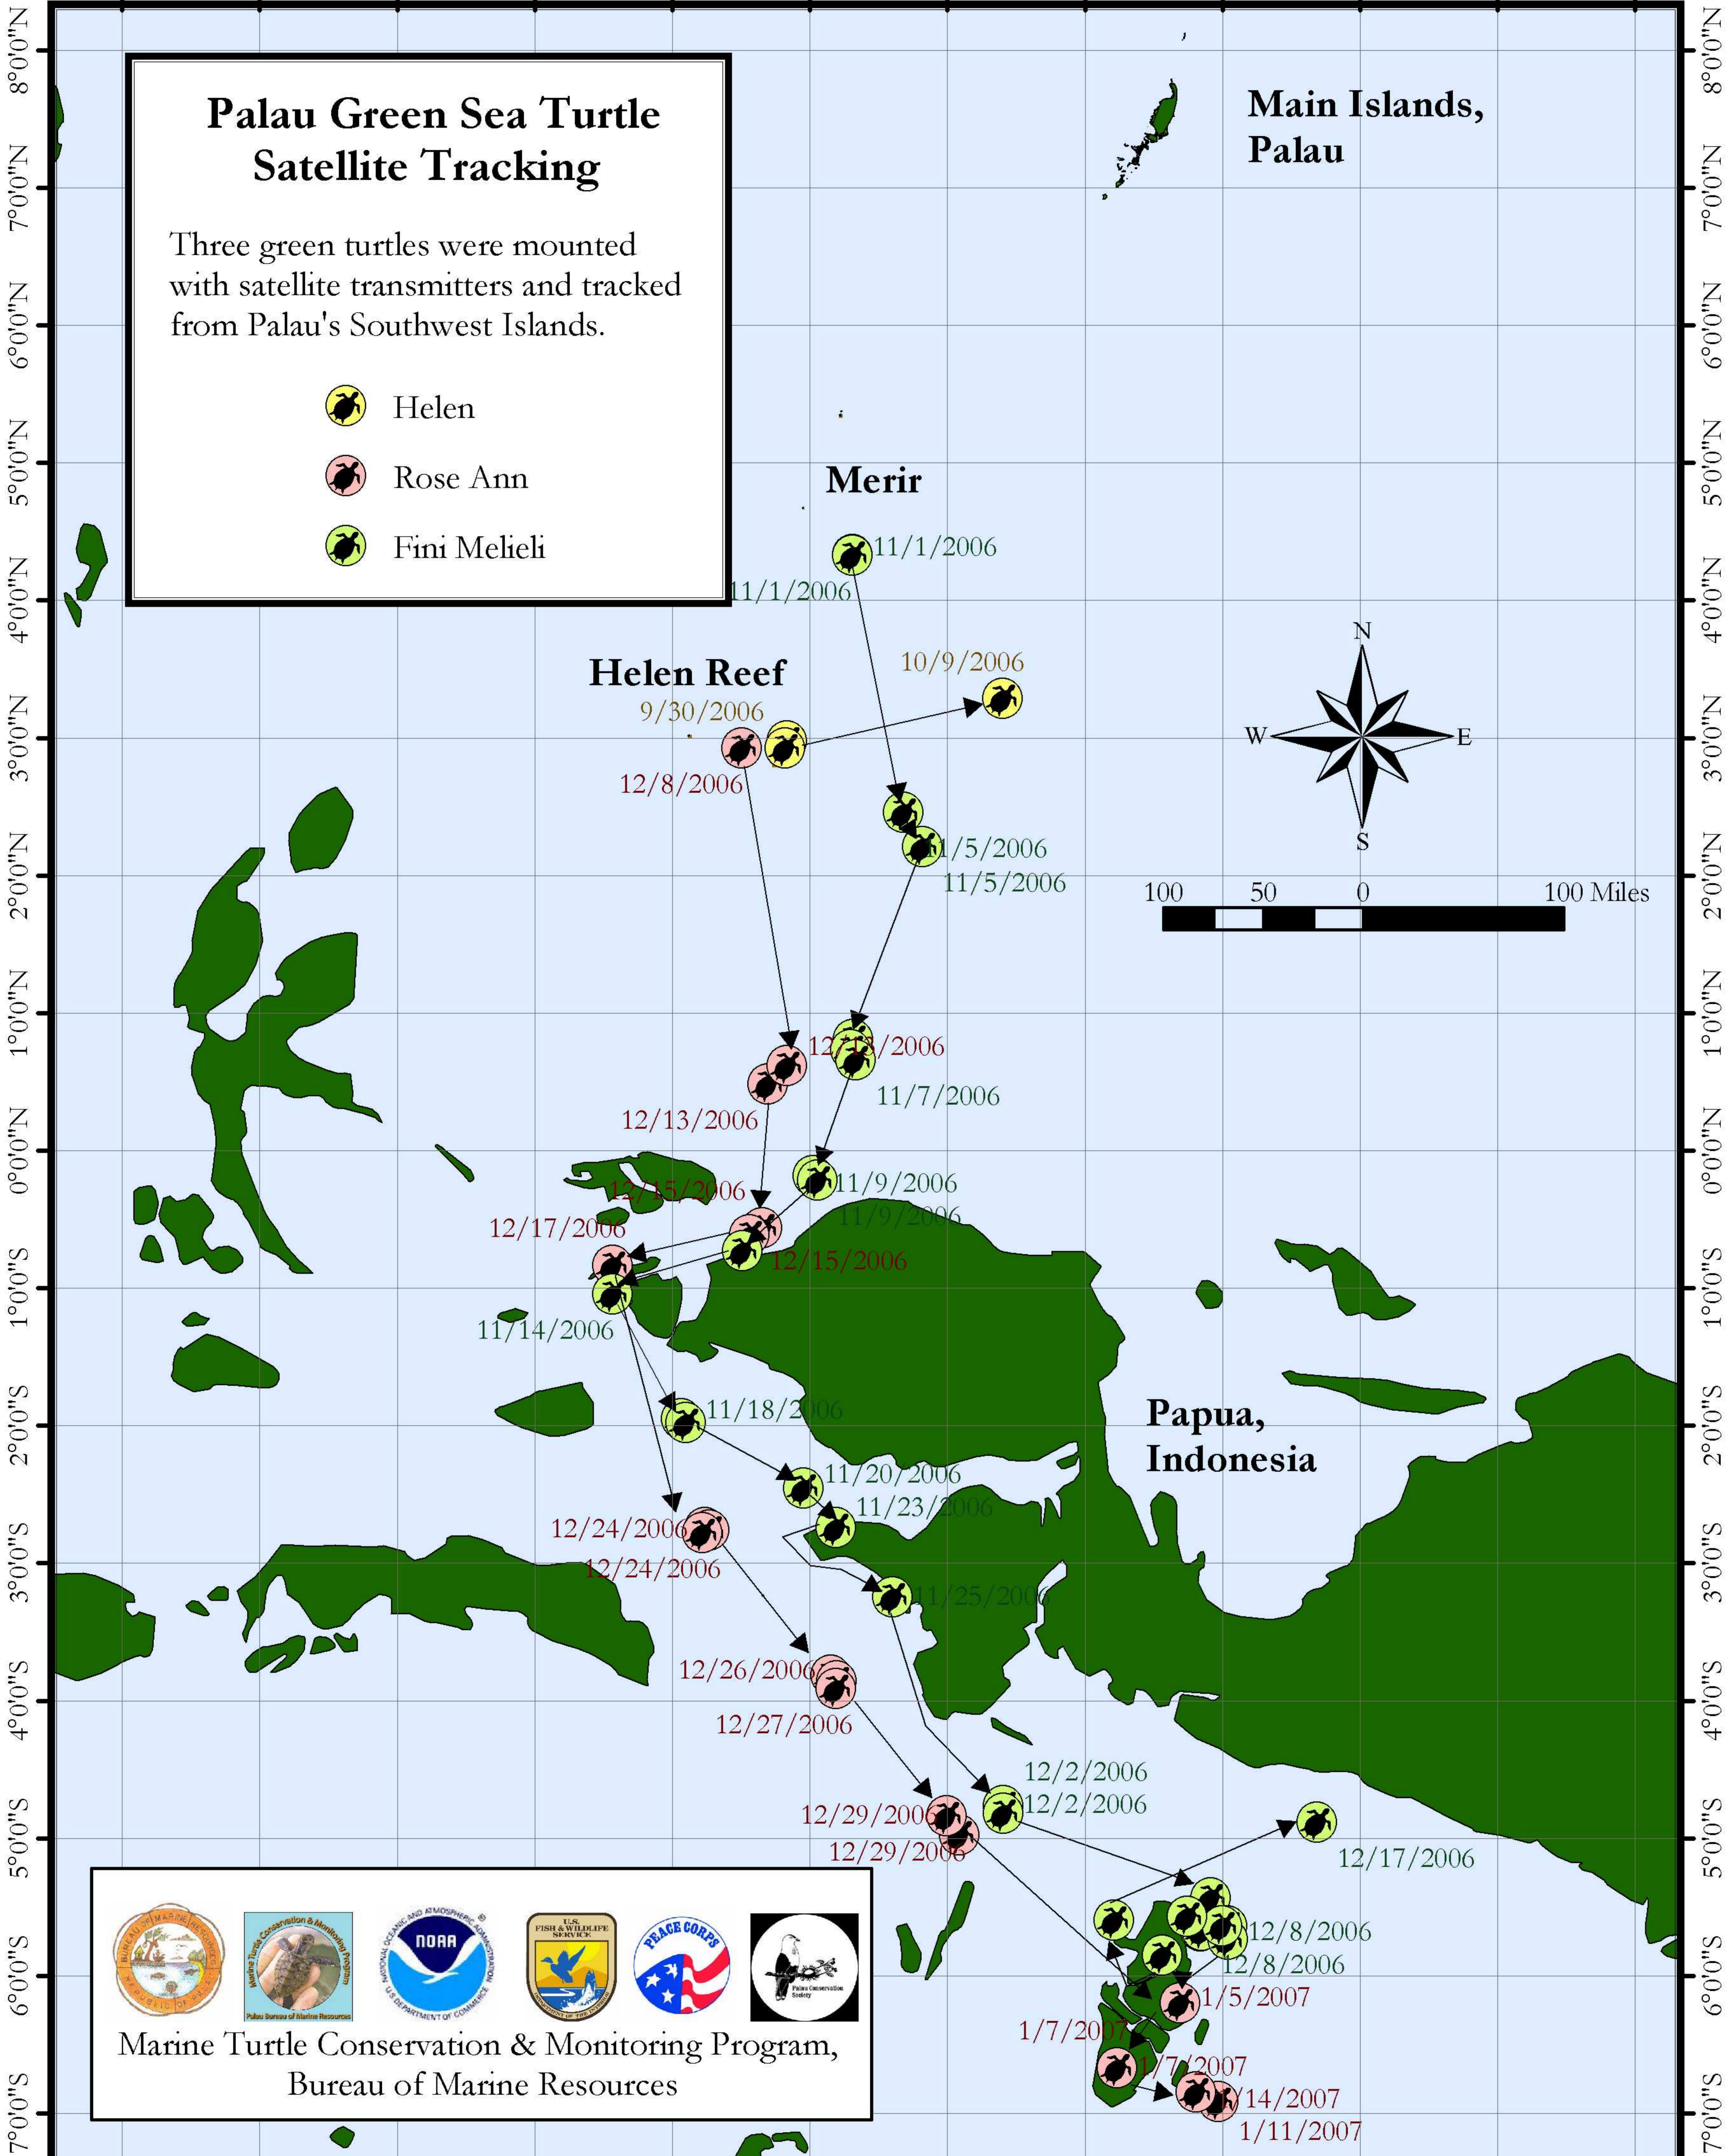

127°0'0"E 129°0'0"E 131°0'0"E 133°0'0"E 135°0'0"E 137°0'0"E

Palau Green Sea Turtle Satellite Tracking

Three green turtles were mounted with satellite transmitters and tracked from Palau's Southwest Islands.

-  Helen
-  Rose Ann
-  Fini Melieli

Main Islands, Palau

Merir

Helen Reef

Logos for the Bureau of Marine Resources, NOAA, U.S. Fish & Wildlife Service, Peace Corps, and Palau Conservation Society.

Marine Turtle Conservation & Monitoring Program,
Bureau of Marine Resources

7°0'0"S 6°0'0"S 5°0'0"S 4°0'0"S 3°0'0"S 2°0'0"S 1°0'0"S 0°0'0"N 1°0'0"N 2°0'0"N 3°0'0"N 4°0'0"N 5°0'0"N 6°0'0"N 7°0'0"N 8°0'0"N